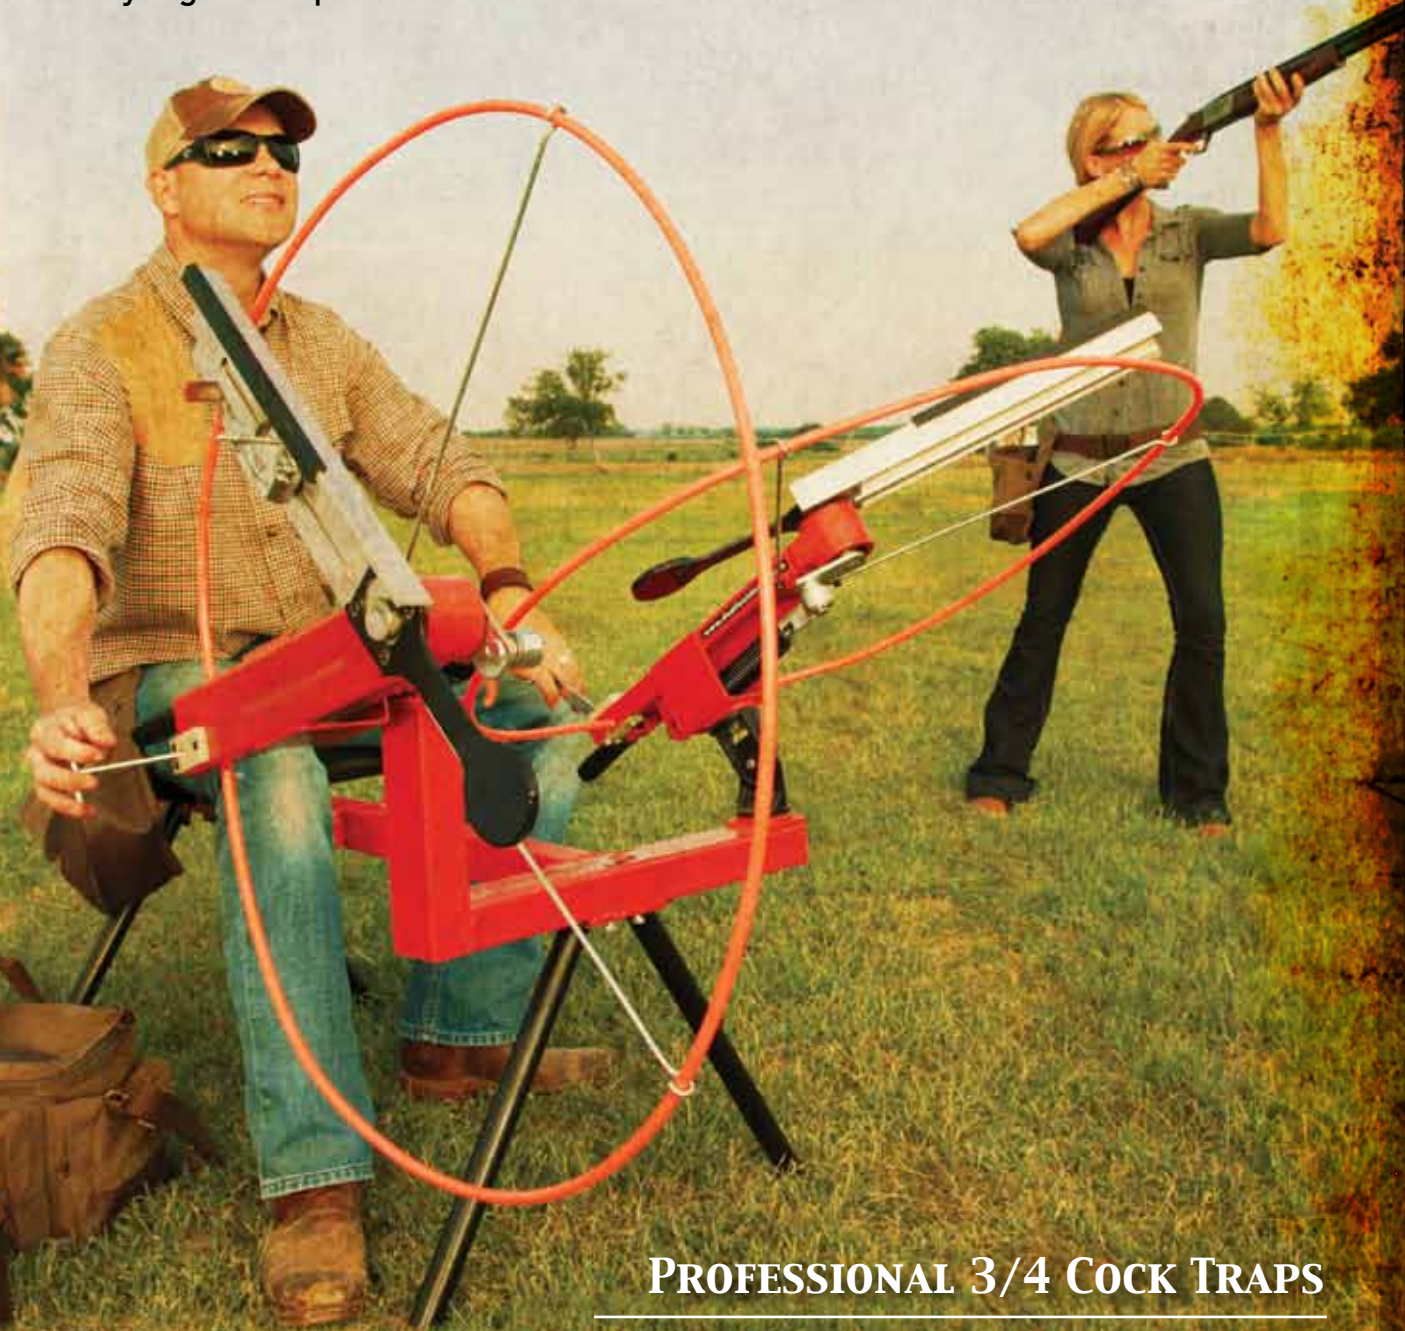

THE BACKYARD 3/4 COCK TRAPS

- Backyard traps are designed for the backyard or weekend shooter
- Effortless cocking that will automatically return three-quarters of the way cocked
- Throws all five targets as singles or stacked doubles
- Sliding adjustable clip allows for speed and direction change
- The Sprocket mechanism allows you to throw targets up to 70 yards in all directions at any angle on all planes

PROFESSIONAL 3/4 COCK TRAPS

- Throws all five targets as singles or stacked doubles
- Effortless cocking with Positive locking trigger & quick pull release
  - Sliding adjustable clip allows for speed & direction change
  - Trap made with steel and aluminum for years of durability
- Gun club quality roller-bearing clutch allows you to throw targets up to 100 yards while 3 pivot mounts allow you to throw targets in all directions at any angle on all planes