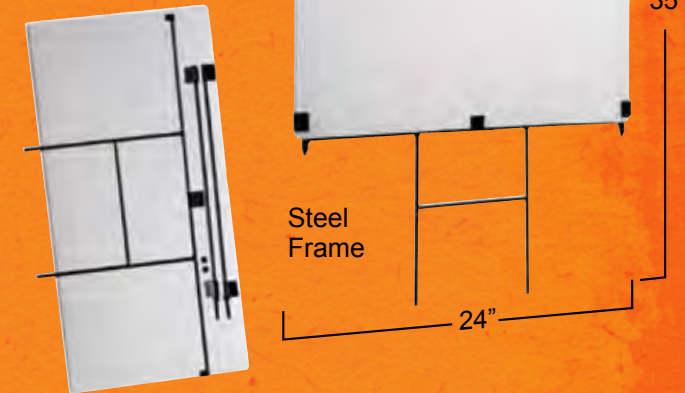

**MOA PAPER
TARGET HANGER
MODEL: MOA1**

- Sturdy corrugated backer board
- Apply multiple sticker targets or attach paper targets (not included)
- Folds down for easy portability

**12" x 18"
PAPER TARGETS**