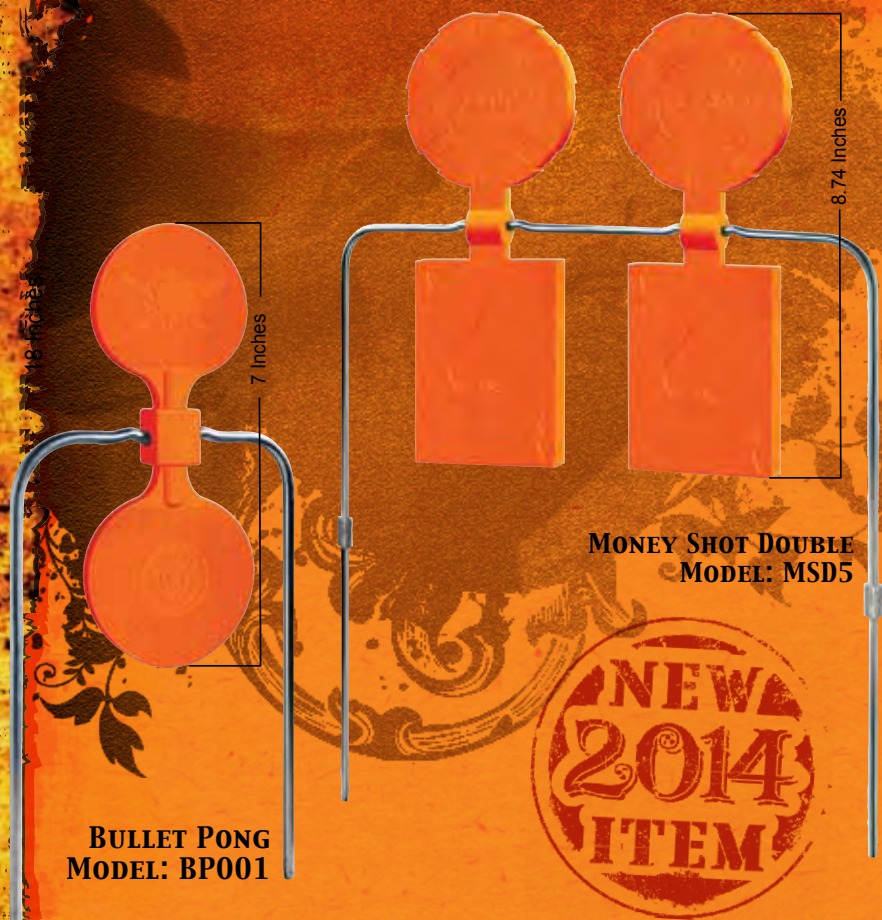

**MONEY SHOT DOUBLE
MODEL: MSD5**

**IMPACT SEAL
SELF HEALING TARGETS**

Impact Seal Targets are constructed of technologically advance material. The bullet passes through the self healing target with minimal damage. This material is rugged enough to handle the repeated punishment from all calibers of rifles and handguns.

The stand provided is 2-3 times thicker and sturdier than that of any comparable targets. While the new stand is a split style, it still holds the highest industry standard in strength while reducing packaging size by almost half. These durable targets are built for long life and countless hours of shooting fun.

- Handles Thousands of Rounds
- Target Reseals Itself After Bullet Passes Through
- Bullet impact spins target around base - no need to reset
- Light Weight Yet Sturdy Material
- Longer Life Technology
- Rated For all Calibers .22 - .50 Cal.
- Rifles and Pistols
- Larger impact seal targets can be used as a paper target backer

**BULLET PONG
MODEL: BP001**