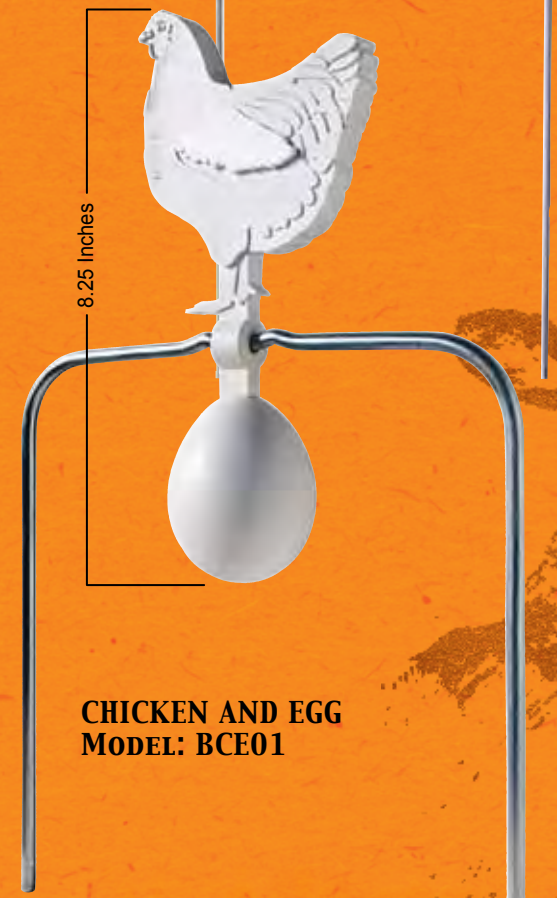

**CHICKEN AND EGG
MODEL: BCE01**