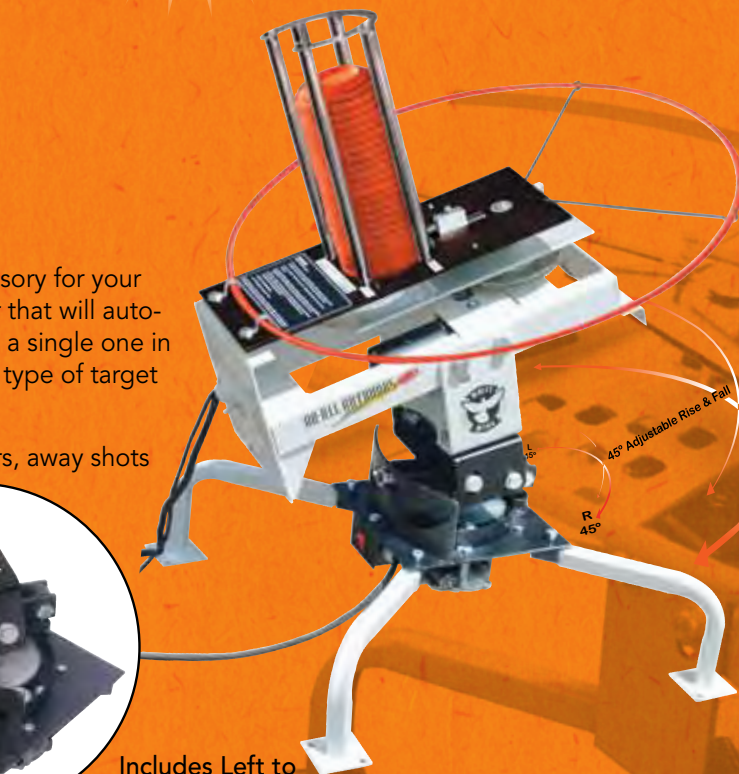

Includes Left to Right and Wobble Directional Plates