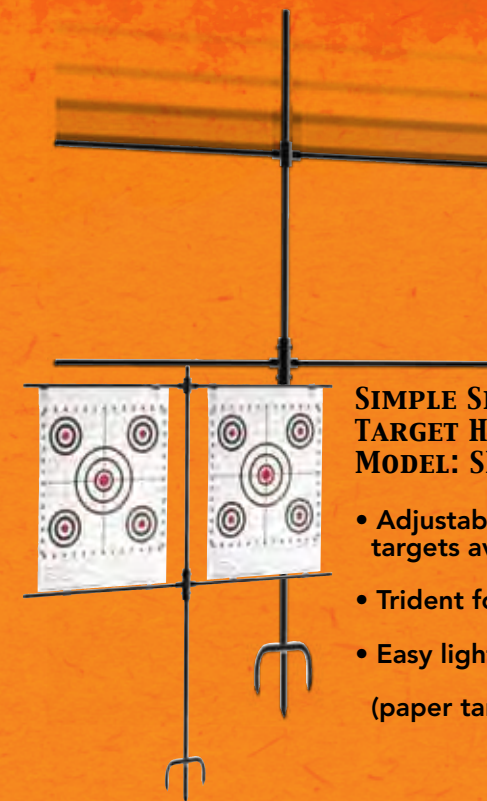

**PIGEON PERCH
TARGET HOLDER
4-PACK
MODEL: PP4**

**PIGEON PERCH
RE-SEALS UPON IMPACT**

Available in a 4 pack the Do-All Outdoors' Pigeon Perch is constructed of the technologically advance Impact Seal® material. The bullet passes through the self healing material with minimal damage. This material is rugged enough to handle the repeated punishment from all calibers of rifles and handguns as well as BB and pellet guns. With a competitors target holder, one missed shot could mean the end of your target practice. Unlike plastic holders, this material will not crack or break.

To Use:
Insert rod into bottom of holder. Stick Pigeon Perch into ground in front of safe backdrop. Slide clay target firmly into U-shaped holder. Works best with standard 4 1/2 inch targets

- Self healing material
- Holder re-seals when bullet passes through
- Long life technology Won't crack or break

All Caliber Pistols
All Caliber Rifles
Pellet/BB Guns*
Archery

**PIGEON PERCH WITH
KNOCK-OUT DISCS COMBO**

The Do-All Outdoors' Knock-Out Discs are designed to work with the Do-All Outdoors' Pigeon Perch and are constructed of the technologically advance Impact Seal® material.

**SIMPLE SHOT PAPER
TARGET HANGER
MODEL: SP222**

- Adjustable to fit most paper targets available
- Trident footer grips the ground
- Easy lightweight portability (paper targets not included)

**MOA PAPER
TARGET HANGER
MODEL: MOA1**

- Sturdy corrugated backer board
- Apply multiple sticker targets or attach paper targets (not included)
- Folds down for easy portability