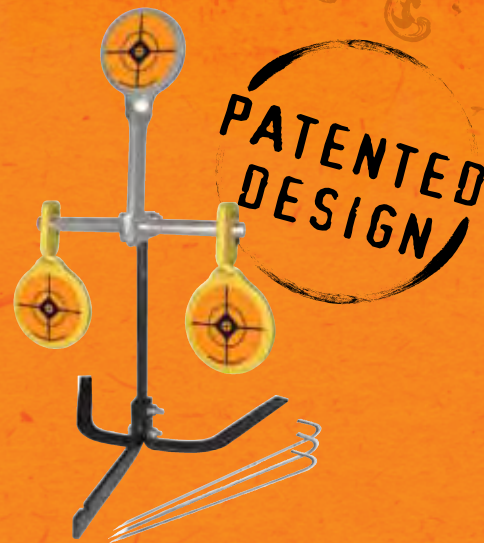

Includes Left to Right and Wobble Directional Plates

THE TRAP LIMO MODEL: TL100

Move your automatic trap with ease. The Trap attaches directly to the trap limo for secure portability. Battery Tray helps keep everything you need in one place.

- Attach Auto Trap with or without wobbler kit
- Battery holding tray
- Gripping rubber tires
- Powder coated steel
- Pull with a small tractor or ATV
- Trailer tongue pivots and locks at an angle for maneuvering by hand

wobbler kit attaching brackets included

**AUTO RESET 9MM - 30.06
HANDGUN TO HIGH CALIBER
MODEL: SS6306**

**AUTO RESET .38 - .44
HANDGUN
MODEL: SS6038**

**.22 AUTO RESET
MODEL: SS6022**

**DOUBLE BLAST
HANDGUN TO HIGH CALIBER
MODEL: DBHR93**

**.22 AUTO RESET JR.
MODEL: 22JR**

**.22 SPINNER
MODEL: SS7022**

**AIRGUN AUTO RESET
MODEL: SS7177
.177 PELLET**

**AIRGUN PRO
MODEL: AGP5
.177 PELLET**

**HELI
HANDGUN
SPINNING TARGET
Model: H38**

Target spins on a horizontal axis when struck and returns to set position.