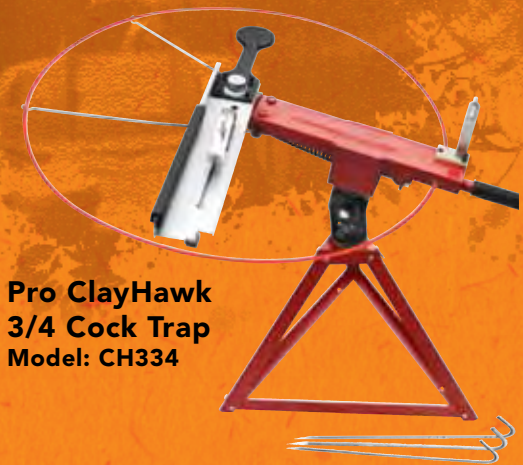

Model: BYHT

Big Yellow

Clay Target Thrower

START THROW

FINISH THROW

Able to be mounted on a spare tire.

THE COMPETITOR MODEL: CT101

- Throws singles, stacked or nesting pairs greater distances.
- Fully adjustable throwing angles.
- In-frame anchor holes for extra stability when needed, just use large nails, tent spikes, etc.
- Welded steel powder coated frame.

PROFESSIONAL 3/4 COCK TRAPS

- Throws all five targets as singles or stacked doubles
- Effortless cocking with Positive locking trigger & quick pull release
 - Sliding adjustable clip allows for speed & direction change
 - Trap made with steel and aluminum for years of durability
- Gun club quality roller-bearing clutch allows you to throw targets up to 100 yards while 3 pivot mounts allow you to throw targets in all directions at any angle on all planes

PATENTED DESIGN

Backyard ClayHawk 3/4 Cock Trap Model: BY34

Backyard Single 3/4 Cock Trap Model: BY56

Pro ClayHawk 3/4 Cock Trap Model: CH334

Pro Single 3/4 Cock Trap Model: ST234

PATENTED DESIGN

Seated Traps Can Attach to 2" Hitch

Pro Double 3/4 Cock Trap Model: DT534

TRAPS RESET 3/4 OF THE WAY!

10 YEAR OR 1,000,000 TARGET WARRANTY ON PRO 3/4 TRAPS

AUTOMATIC TRAPS

- Adjust cord lengths by adding your own extension cords.
- Attachable safety ring showing swing range of arm
- Professional grade materials including aircraft aluminum arm
- Extra target brushes with target backstop for high angle presentations
- Ultra smooth target feeding system that loads targets directly to throwing arm reducing chances of brakage
- Powered by any deep cycle battery (not included)
- Less than 2 seconds cycle time
- Foot pedal release