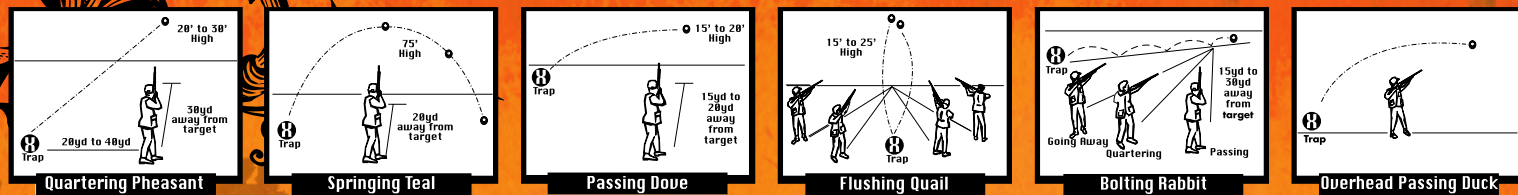

THE BACKYARD 3/4 COCK TRAPS

- Backyard traps are designed for the backyard or weekend shooter
- Effortless cocking that will automatically return three-quarters of the way cocked
- Throws all five targets as singles or stacked doubles
- Sliding adjustable clip allows for speed and direction change
- The Sprocket mechanism allows you to throw targets up to 70 yards in all directions at any angle on all planes

PROFESSIONAL 3/4 COCK TRAPS

- Throws all five targets as singles or stacked doubles
- Effortless cocking with Positive locking trigger & quick pull release
  - Sliding adjustable clip allows for speed & direction change
  - Trap made with steel and aluminum for years of durability
- Gun club quality roller-bearing clutch allows you to throw targets up to 100 yards while 3 pivot mounts allow you to throw targets in all directions at any angle on all planes

PATENTED DESIGN

PATENTED DESIGN

Seated Traps Can Attach to 2" Hitch

TRAPS RESET 3/4 OF THE WAY!

10 YEAR OR 1,000,000 TARGET WARRANTY ON PRO 3/4 TRAPS