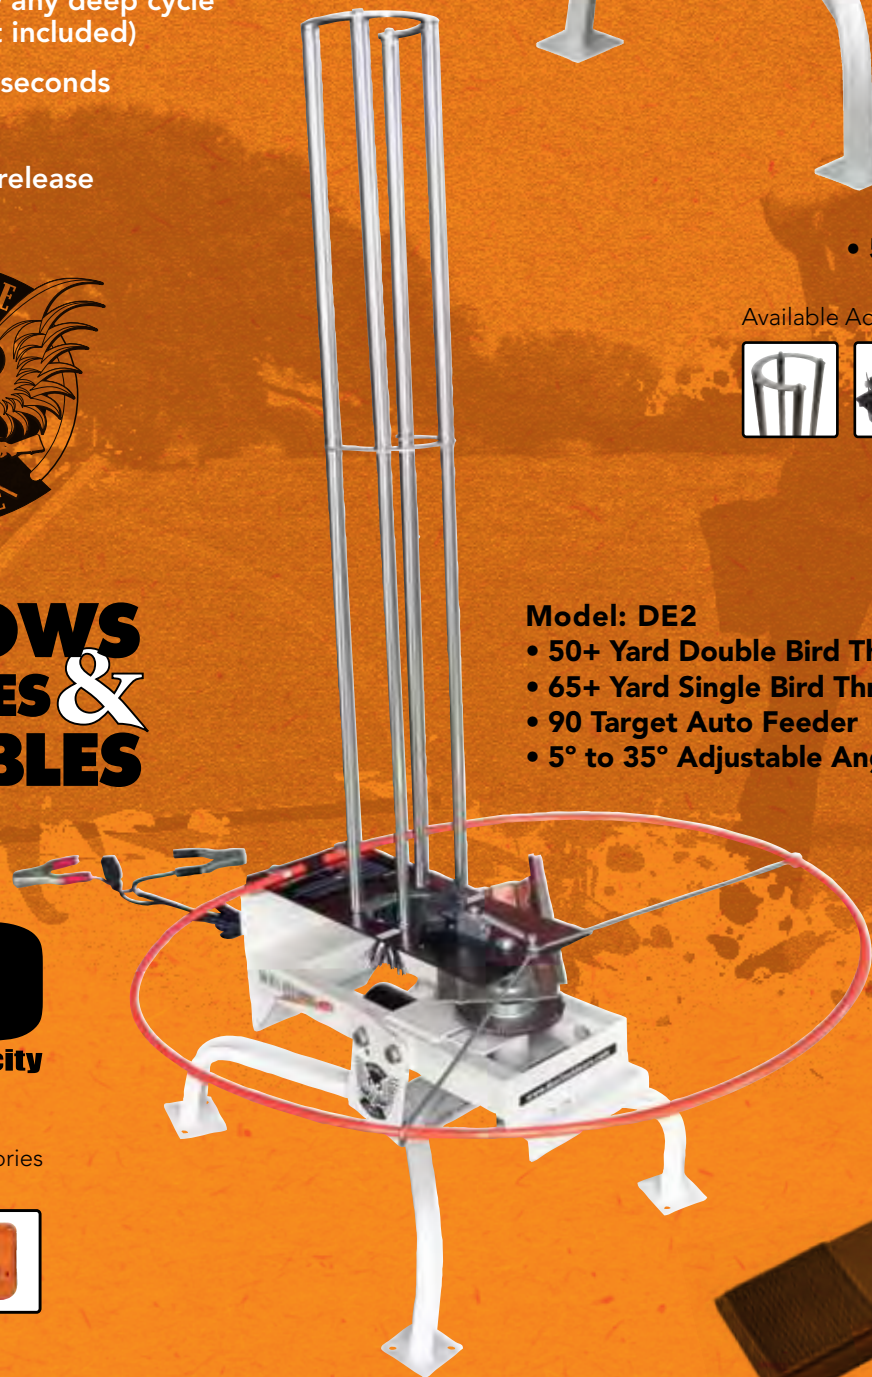

25
target capacity

1. **Model: WW1**
- 65-80 Yard Throws
  - 25 Target Auto Feeder
  - 5° to 35° Adjustable Angles

Available Accessories (see pages 8-9)

1. **Model: DE2**
2. 50+ Yard Double Bird Throws
   - 65+ Yard Single Bird Throws
   - 90 Target Auto Feeder
   - 5° to 35° Adjustable Angles